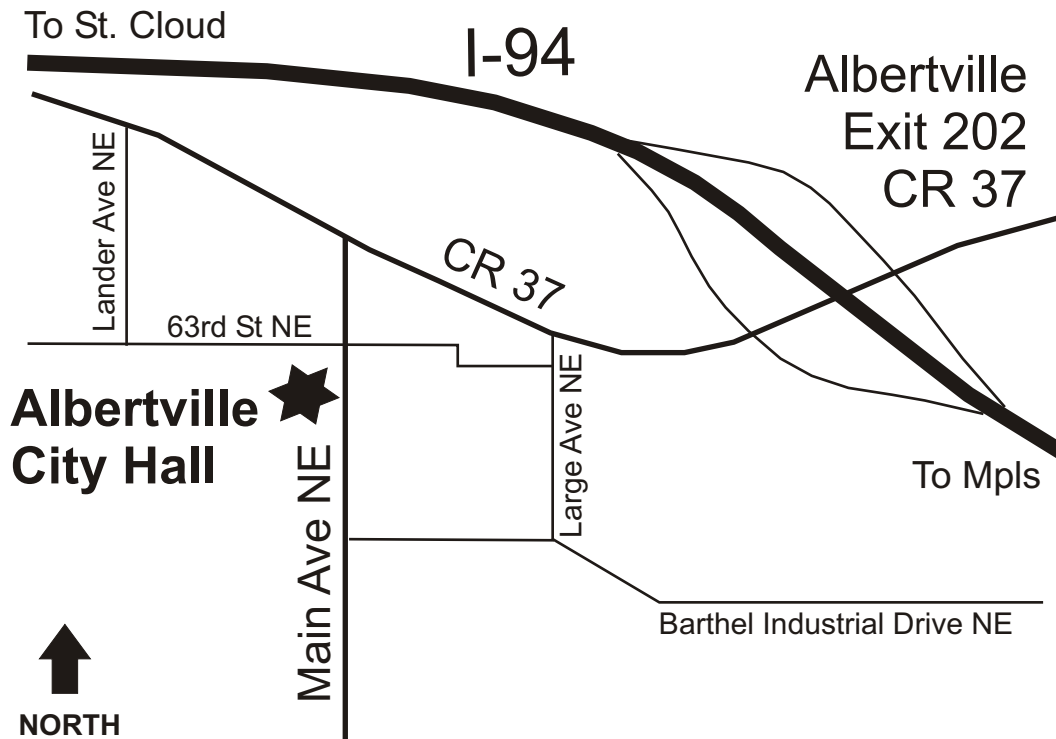

## Township Legal Seminar

**Albertville City Hall**  
**5959 Main Avenue NE**  
**Albertville, MN 55301**

### **DIRECTIONS**

The City of Albertville is located about half way between the Twin Cities and St. Cloud.

From Minneapolis

Take I-94 west toward St. Cloud. Take exit 202/CR 37 toward Albertville. Take a left onto CR 37 and continue on CR 37. Turn left at Main Ave NE. City Hall will be on your right.

From St. Cloud

Take I-94 east toward St. Cloud. Take exit 202/CR 37 toward Albertville. Take a right onto CR 37 and continue on CR 37. Turn left at Main Ave NE. City Hall will be on your right.